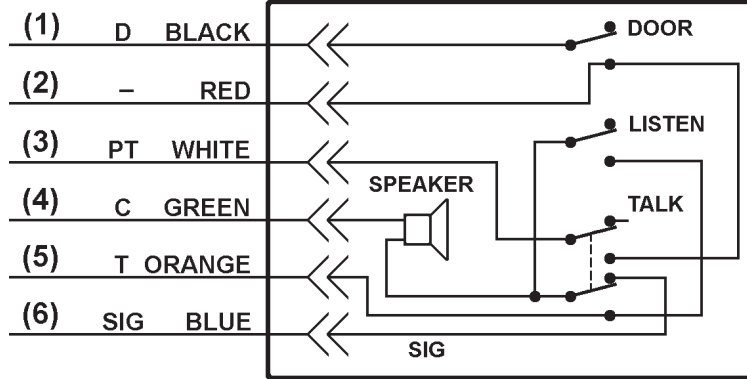

TYPICAL 3311 STATION

IR086S APT. STATION

TERMINAL-1	BROWN
TERMINAL-2	GREEN
TERMINAL-3	GREY
TERMINAL-4	BLACK
TERMINAL-5	YELLOW
TERMINAL-6	RED

INSTALLATION GUIDELINES and GENERAL INFORMATION:

1. All low voltage wiring is #22 AWG, unless otherwise noted.
2. See system wiring diagram for balance of system wiring information.
3. Observe all local and national electrical codes.
4. All terminals connections shown may not be in the order that they appear on the equipment.
5. **NOTE:** When using the plug-in connector and not the pigtailed provided, make sure you tape up the ends of the pigtailed so they do not short against anything or to themselves!