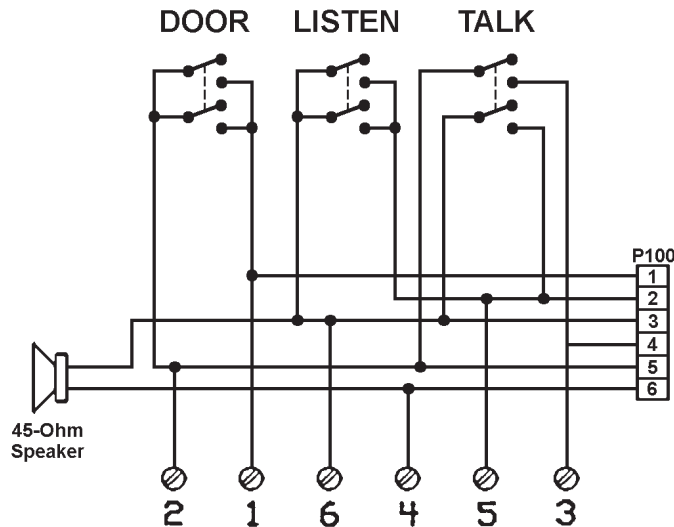

TYPICAL 3311 STATION

IR086S APT. STATION

TERMINAL-1	BROWN
TERMINAL-2	GREEN
TERMINAL-3	GREY
TERMINAL-4	BLACK
TERMINAL-5	YELLOW
TERMINAL-6	RED

INSTALLATION GUIDELINES and GENERAL INFORMATION:

1. All low voltage wiring is #22 AWG, unless otherwise noted.
2. See system wiring diagram for balance of system wiring information.
3. Observe all local and national electrical codes.
4. All terminals connections shown may not be in the order that they appear on the equipment.
5. **NOTE:** When using the plug-in connector and not the pigtailed provided, make sure you tape up the ends of the pigtailed so they do not short against anything or to themselves!