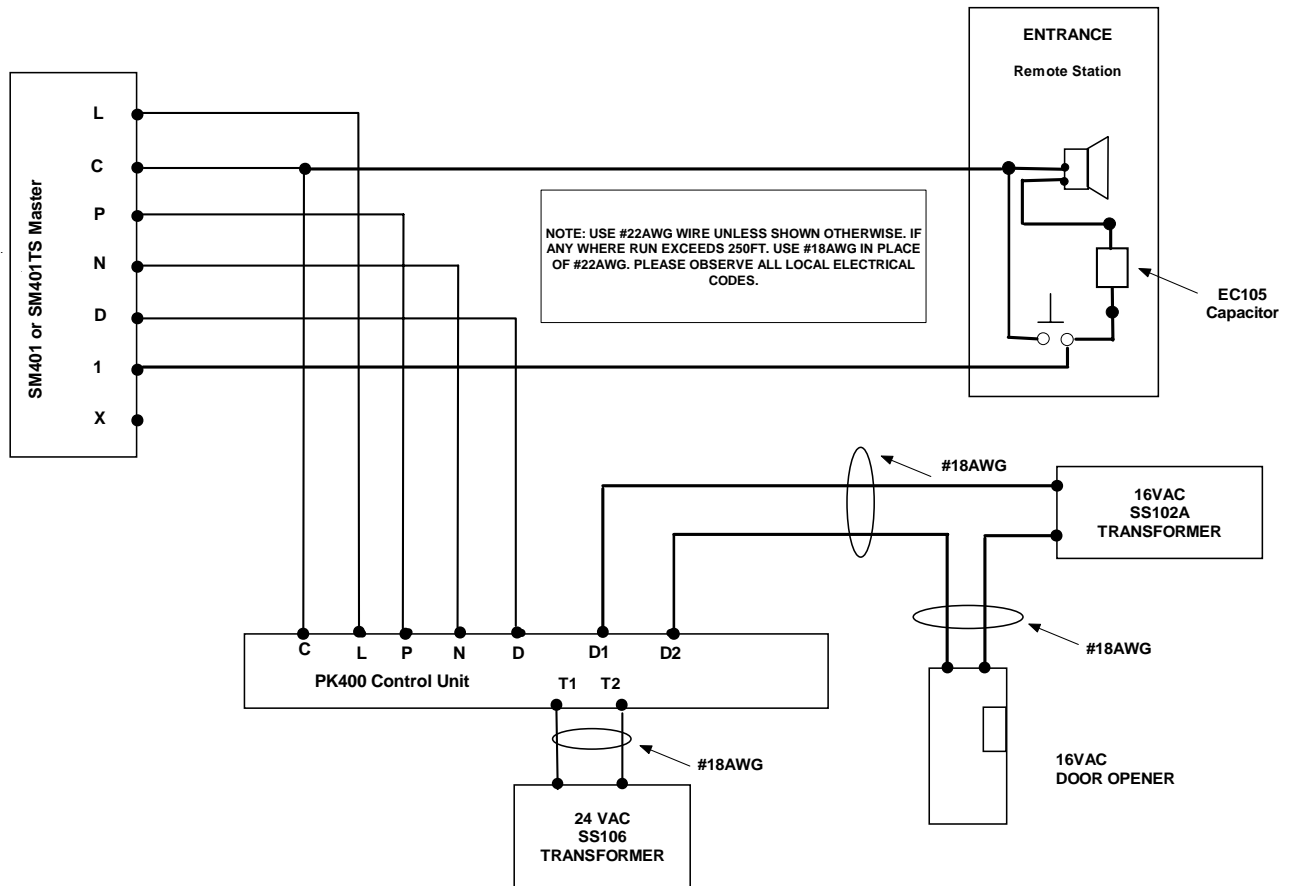

Note: All wiring #22AWG unless shown otherwise

 <p>42 Central Drive, Farmingdale NY 11735-1202 (631) 777-5500 Fax: (631) 777-5599 TOLL-FREE Technical Line 1-800-666-4800 Email: info@alpha-comm.com</p>	<p>Typical Wiring Diagram for SM401 or SM401TS Master Station with single door Remote (using EC105 capacitor) and (1) standard 16VAC electric door opener.</p>
--	---