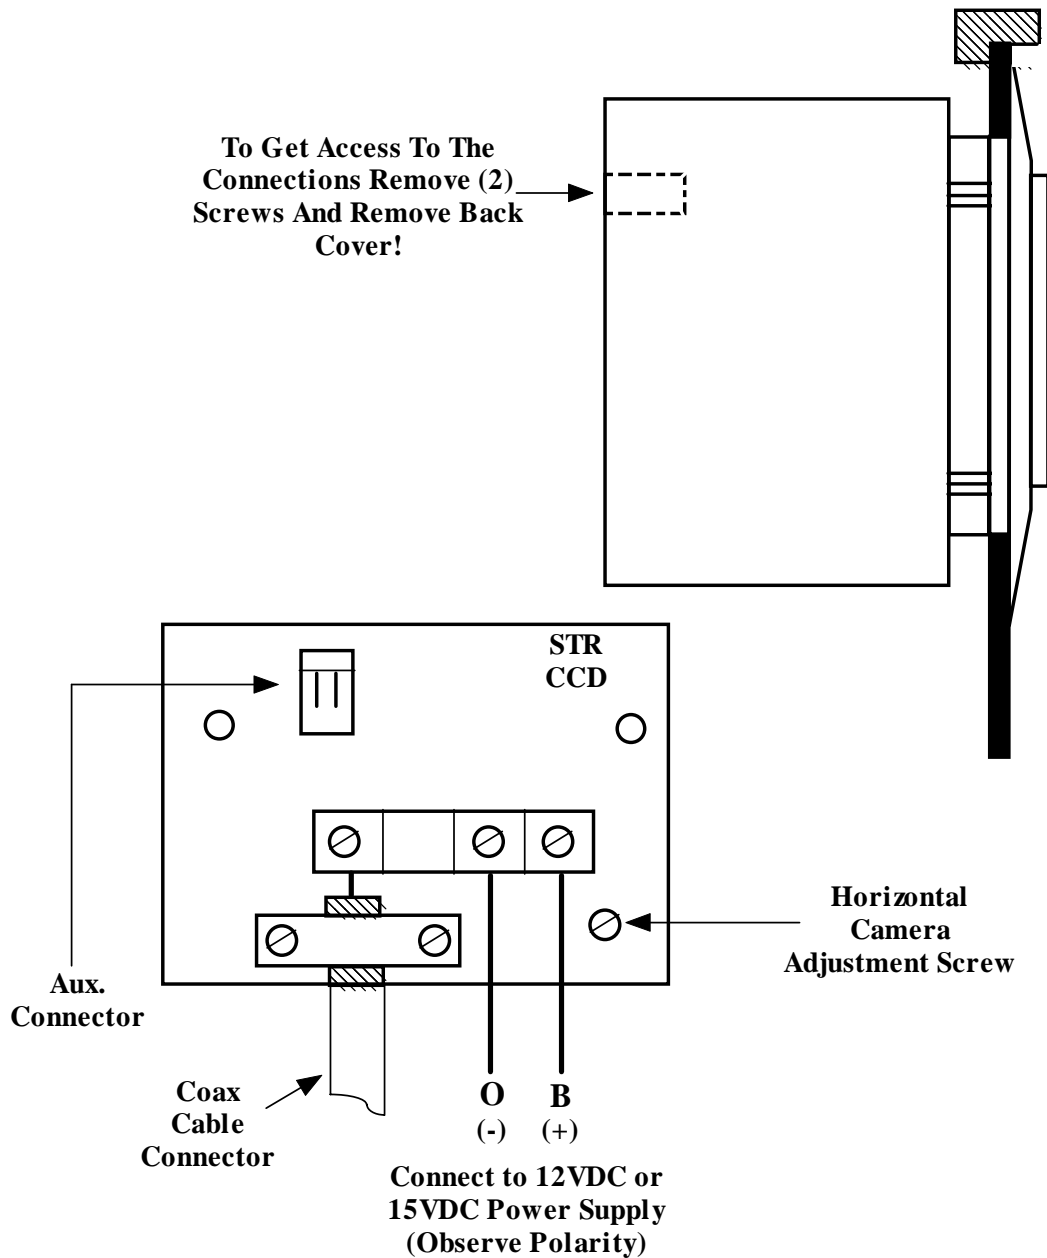

Note: All wiring #18AWG unless shown otherwise

42 Central Drive, Farmingdale NY 11735-1202
(631) 777-5500 Fax: (631) 777-5599
TOLL-FREE Technical Line 1-800-666-4800
Email: info@alpha-comm.com

**Typical Wiring Diagram for the S.T.R.TM
CCDCAMIII series lobby entry panel
(black and white) C.C.D. camera assembly
only (suffix 'B' or suffix 'W').**