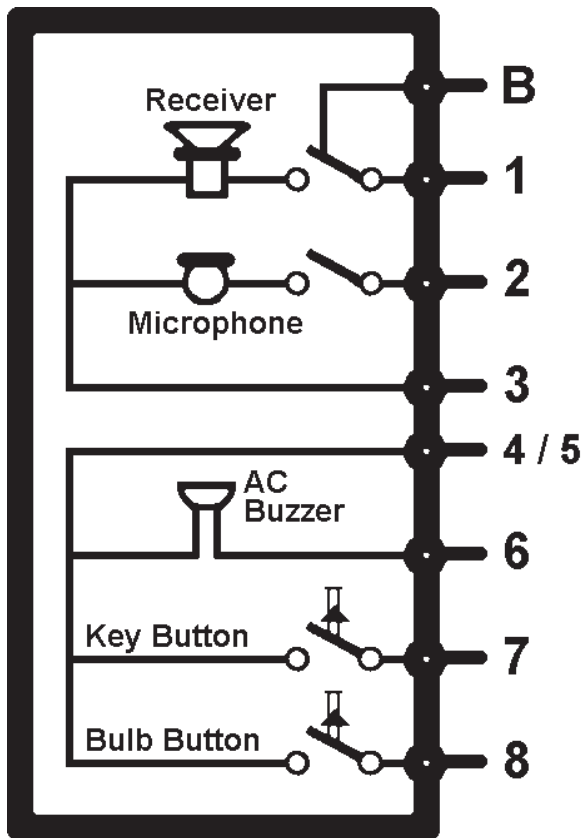

NOTES: All wiring #22AWG unless shown otherwise.

Terminal connections shown may not be in the actual order they appear on the equipment.

On all most models the handset microphone is an electret condenser type (with built-in amplifier).

LEGEND

-  AC Buzzer
-  Handset Receiver
-  Handset Microphone
-  Push-Button
-  Cradle Switch

42 Central Drive, Farmingdale NY 11735-1202
(631) 777-5500 Fax: (631) 777-5599
TOLL-FREE Technical Line 1-800-666-4800
Email: info@alphacommunications.com

**Internal Schematic Diagram for the 8870
and/or 870W and/or 902 series ELVOX
5-Wire Handset with AC Buzzer**