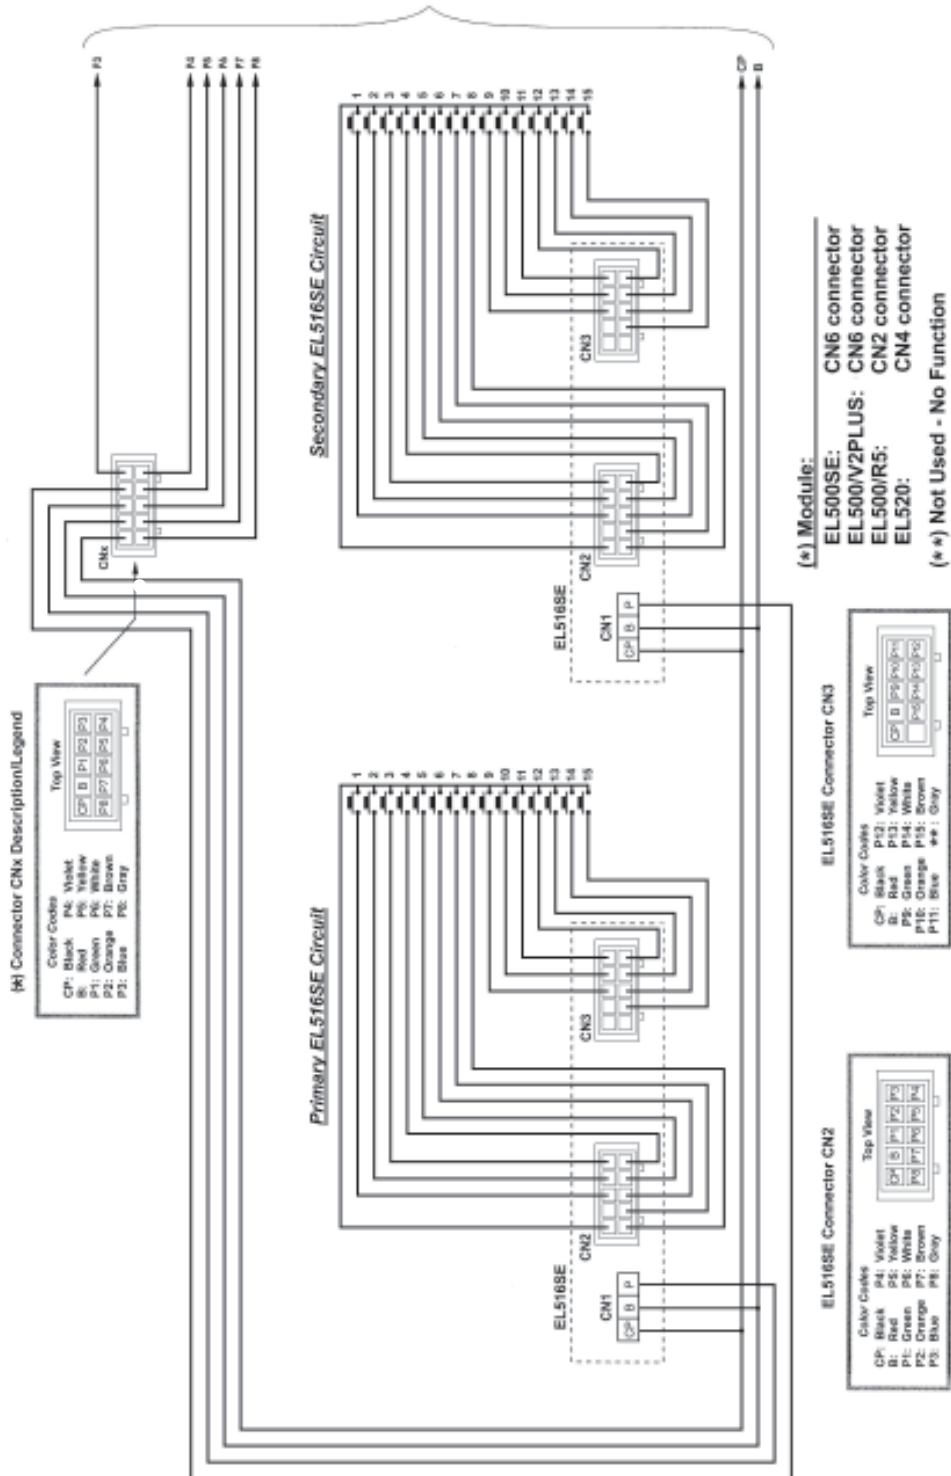

To Additional Decoders or Pushbuttons

NOTES:

1. Terminal connections shown may not be in the actual order they appear on the equipment.

42 Central Drive, Farmingdale NY 11735-1202
(631) 777-5500 Fax: (631) 777-5599
TOLL-FREE Technical Line 1-800-666-4800
Email: info@alphacommunications.com

Typical Wiring Diagram for the Golmar EL516SE 8-Pushbutton Encoder Module(s) when used with conventional pushbutton type lobby entry door station(s)