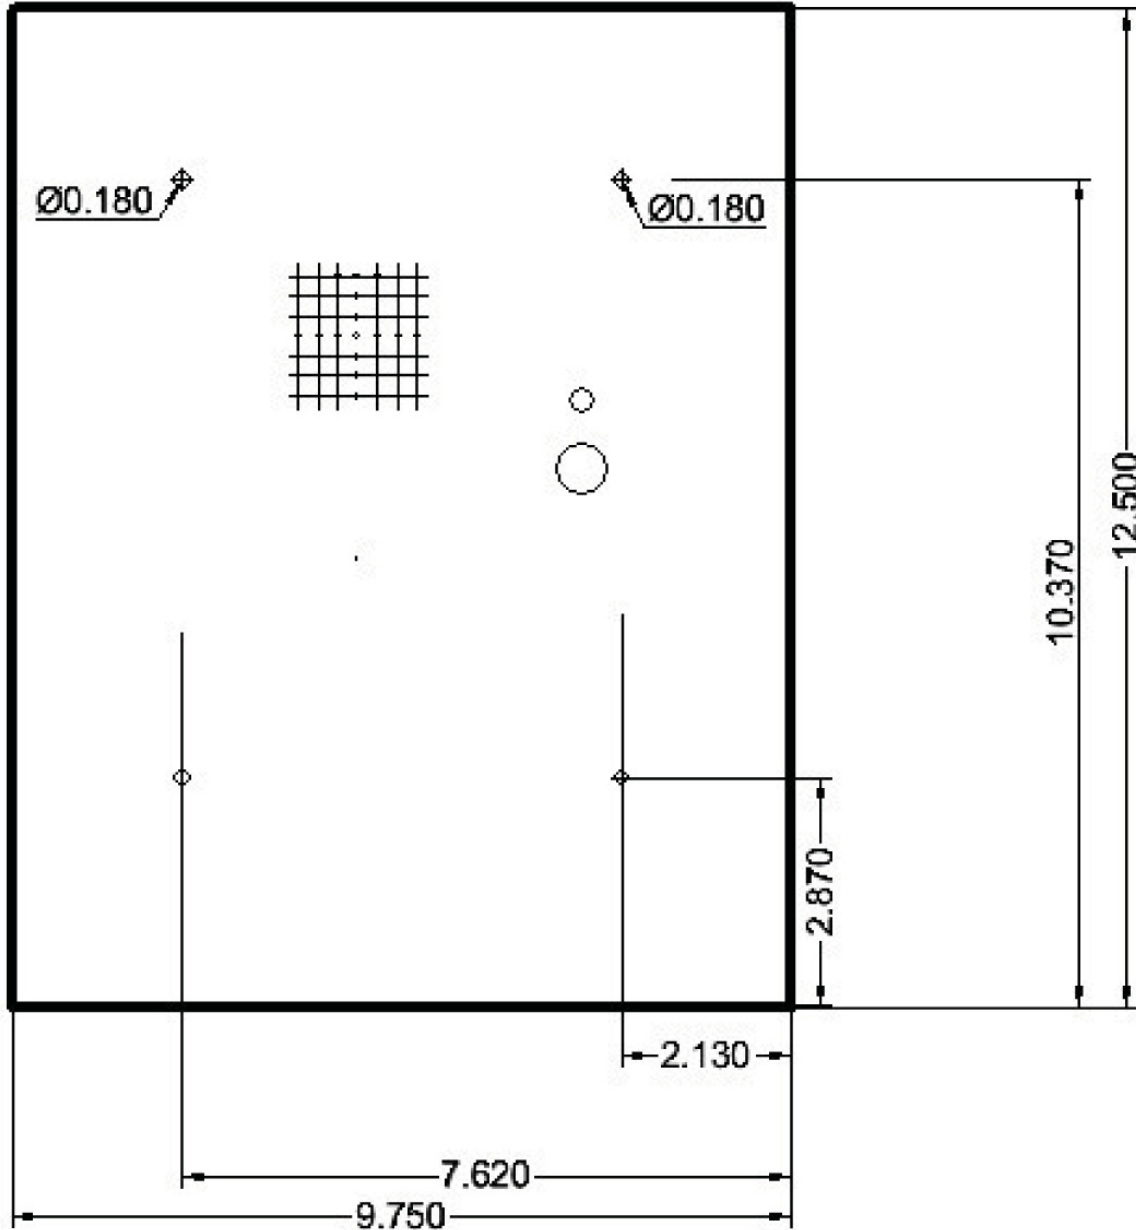

9.75 x 12.5 11 GAUGE BRUSHED
STAINLESS STEEL WITH B4 FINISH

FRONT VIEW

4 CORNER HOLES COUNTER SINK 82 DEGREES, TO .32 DIAMETER

42 Central Drive, Farmingdale NY 11735-1202
(631) 777-5500 Fax: (631) 777-5599
TOLL-FREE Technical Line 1-800-666-4800
Email: info@alphacommunications.com

INSTALLATION INSTRUCTIONS
AND MOUNTING DETAILS FOR THE
RCB2400 SERIES FLUSH REMOTE
CALL BOX STATIONS

FRONT VIEW OF STEEL BOX (OPEN END)

(1/16 INCH STEEL)

TOP

3 inch Depth

6.000

0.500

8.000

0.500

Back

3.000

TOP

Front (open end)

Front (open end)

3.000

BOTTOM