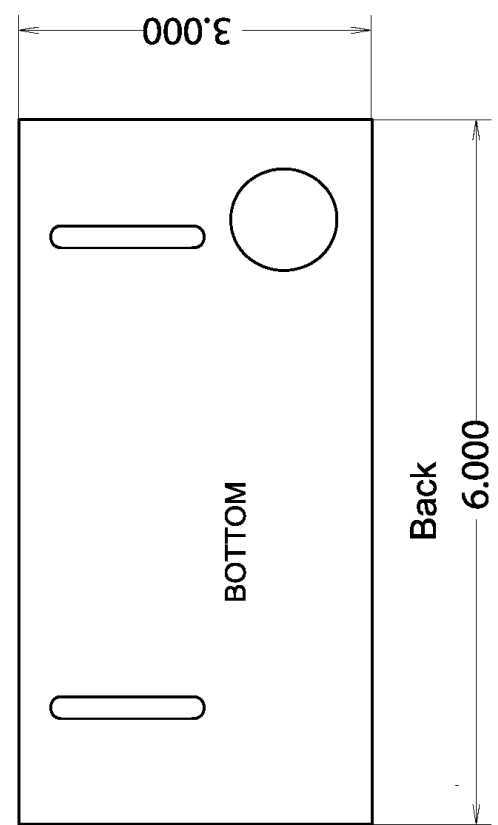

INSTALLATION INSTRUCTIONS
AND MOUNTING DETAILS FOR THE
RCB2400 SERIES FLUSH REMOTE
CALL BOX STATIONS

FRONT VIEW OF STEEL BOX (OPEN END)

(1/16 INCH STEEL)

TOP

3 inch Depth

6.000

0.500

8.000

0.500

Back

3.000

TOP

Front (open end)

Front (open end)

3.000

BOTTOM