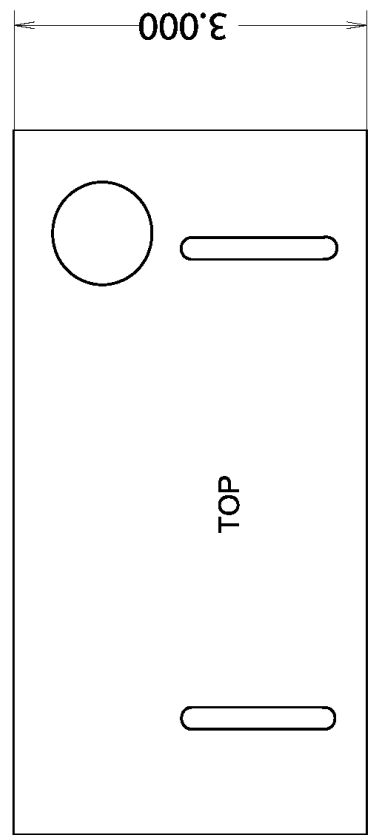

INSTALLATION INSTRUCTIONS
AND MOUNTING DETAILS FOR THE
RCB2400 SERIES FLUSH REMOTE
CALL BOX STATIONS

FRONT VIEW OF STEEL BOX (OPEN END)

(1/16 INCH STEEL)

TOP

3 inch Depth

6.000

0.500

8.000

0.500

Back

3.000

TOP

Front (open end)

Front (open end)

3.000

BOTTOM