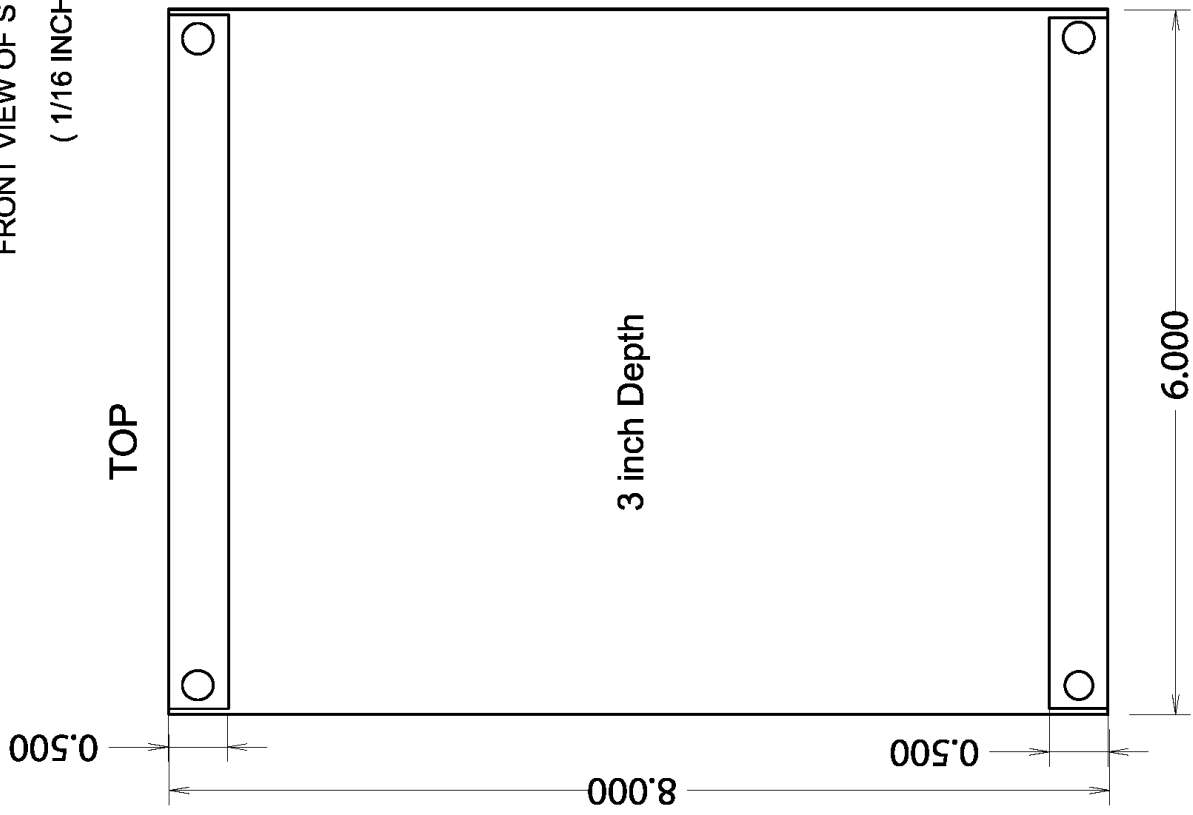

9.75 x 12.5 11 GAUGE BRUSHED
STAINLESS STEEL WITH B4 FINISH

FRONT VIEW

4 CORNER HOLES COUNTER SINK 82 DEGREES, TO .32 DIAMETER

42 Central Drive, Farmingdale NY 11735-1202
(631) 777-5500 Fax: (631) 777-5599
TOLL-FREE Technical Line 1-800-666-4800
Email: info@alphacommunications.com

INSTALLATION INSTRUCTIONS
AND MOUNTING DETAILS FOR THE
RCB2400 SERIES FLUSH REMOTE
CALL BOX STATIONS

FRONT VIEW OF STEEL BOX (OPEN END)

(1/16 INCH STEEL)

TOP

3 inch Depth

6.000

0.500

8.000

0.500

Back

3.000

TOP

Front (open end)

Front (open end)

3.000

BOTTOM