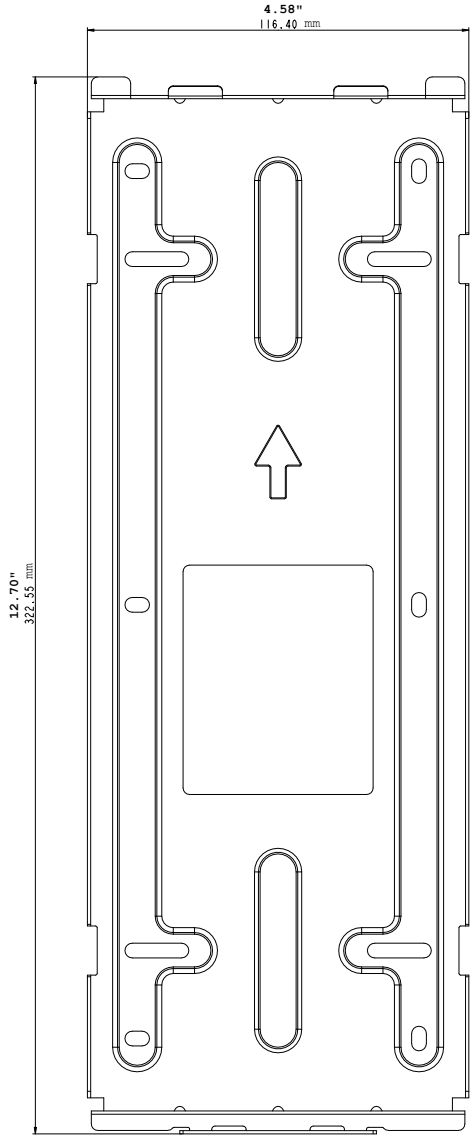

AT700FH WALL BOX
ALPHATOUCH

AWD277 Rev 5/2019

AT700FH WALL BRACKET

ALPHATOUGH

AWD277 Rev 5/2019