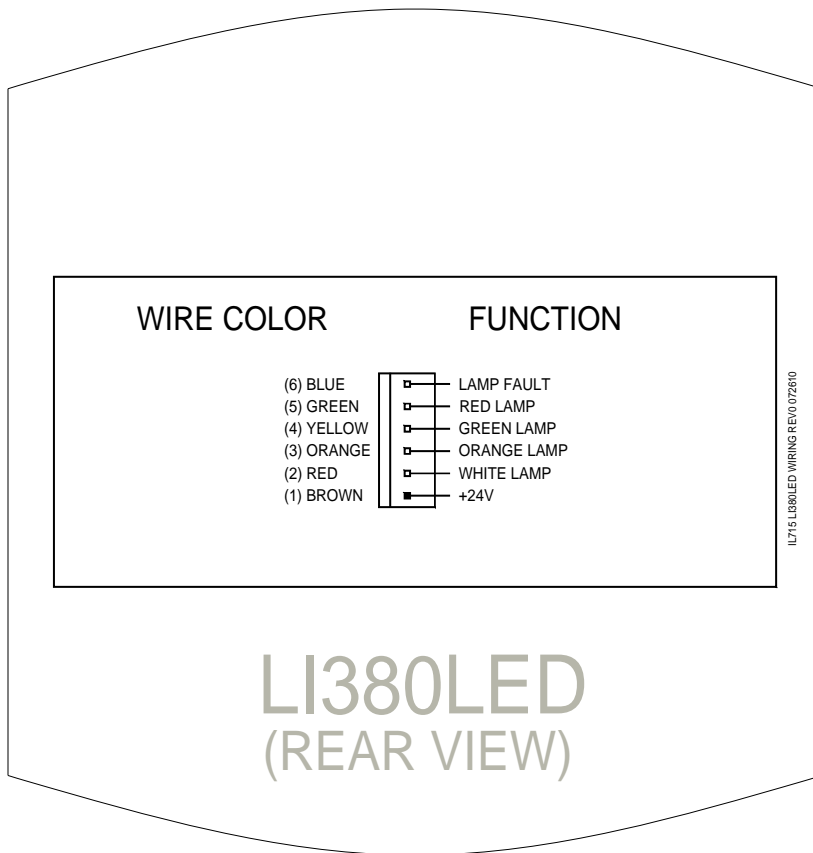

Tek-CARE® NC300II
Nurse Call System
Appendix to the Manual

IL715A
Section E
Rev. 15-12/2010

Figure 49—LI380LED Wiring Diagram

Copyright © Taktone Sound & Signal Mfg., Inc. All Rights Reserved.

Figure 50—LI386LED Wiring Diagram