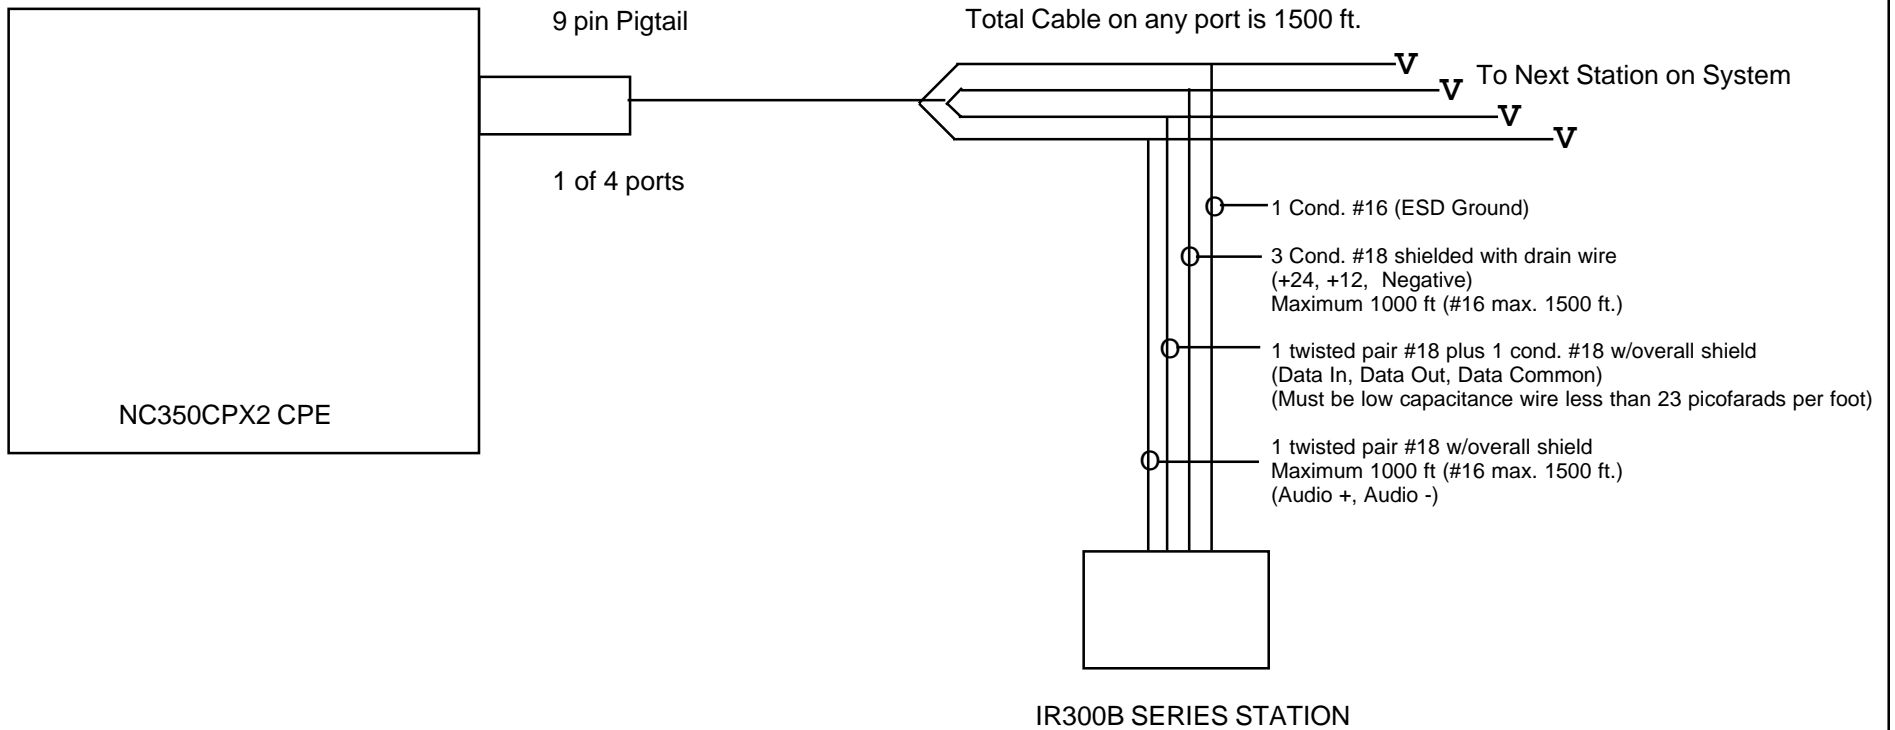

NC350CP Cable Requirements Using Individual Cables

Maximum number of stations on any one cable run: 32

Maximum number of stations on a port: 64

Note: Total combined cable lengths using #18 wire cannot exceed 1000 ft.

Total combined cable lengths using #16 wire cannot exceed 1500 ft.

TekTone®

TITLE: NC350CP WIRING DIAGRAM
USING INDIVIDUAL CABLES
APP: NC300 NURSE CALL SYSTEM

MATL: MEL
REV: 3

DATE: 12/23/98
PAGE: NL403