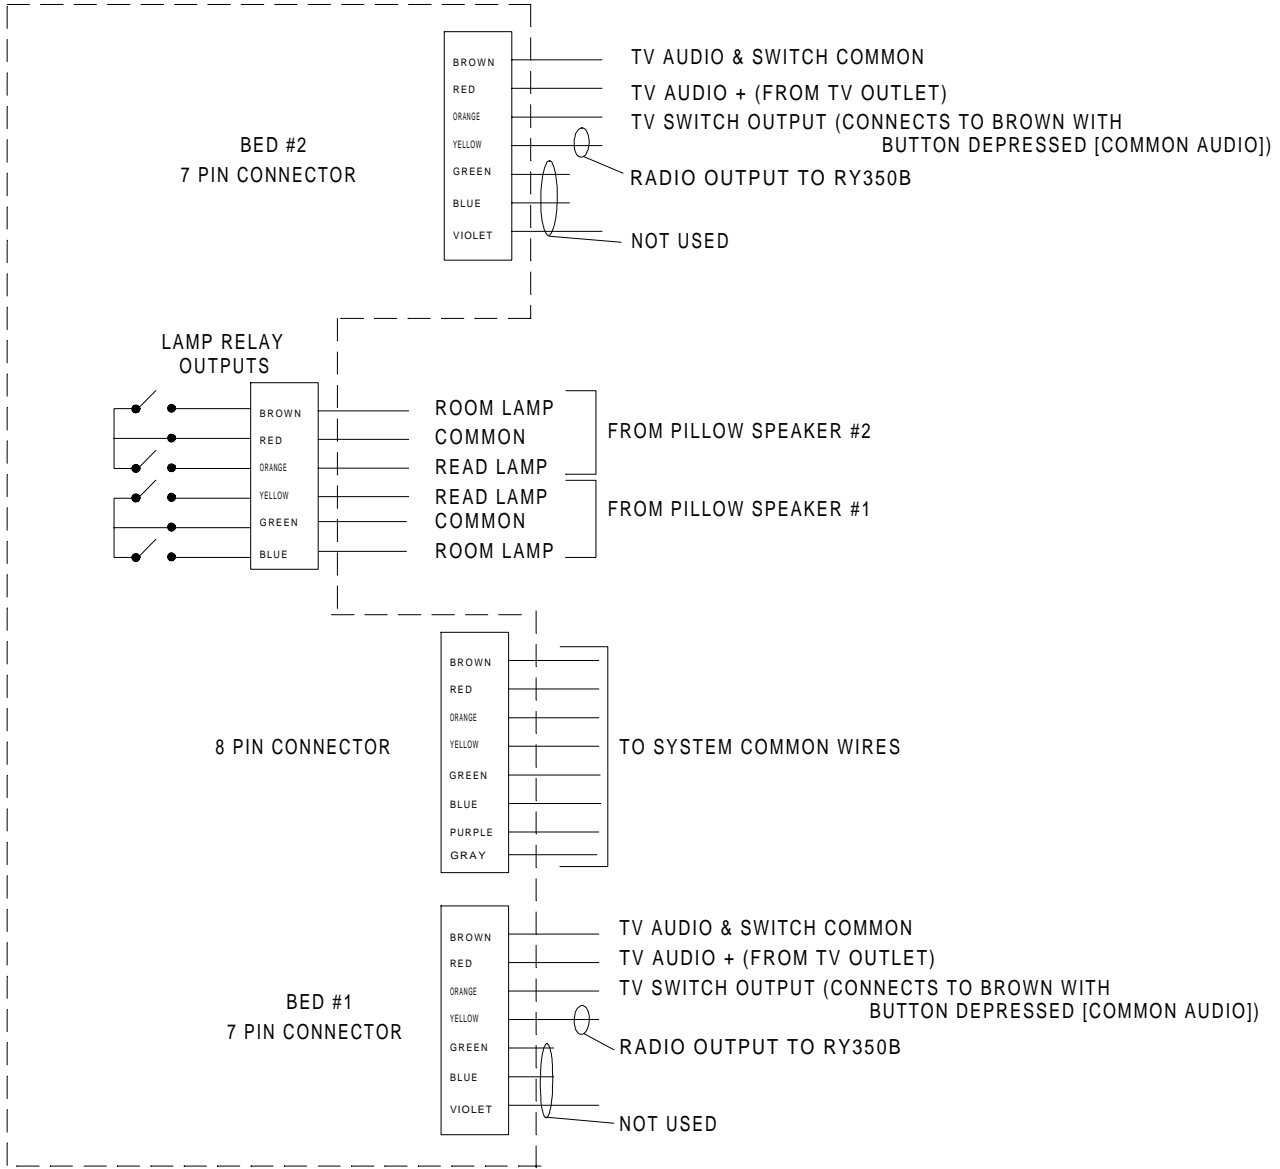

PM321B/PM322B
LAMP
MODULE

NOTE: PM321B lamp
does not include
top 7-pin module.

TekTone®

TITLE: WIRING DIAGRAM PM321B/PM322B
LAMP MODULE
APP: NC300 NURSE CALL SYSTEM

MATL: MEL
REV: 3

DATE: 11/04/94
PAGE: NL412