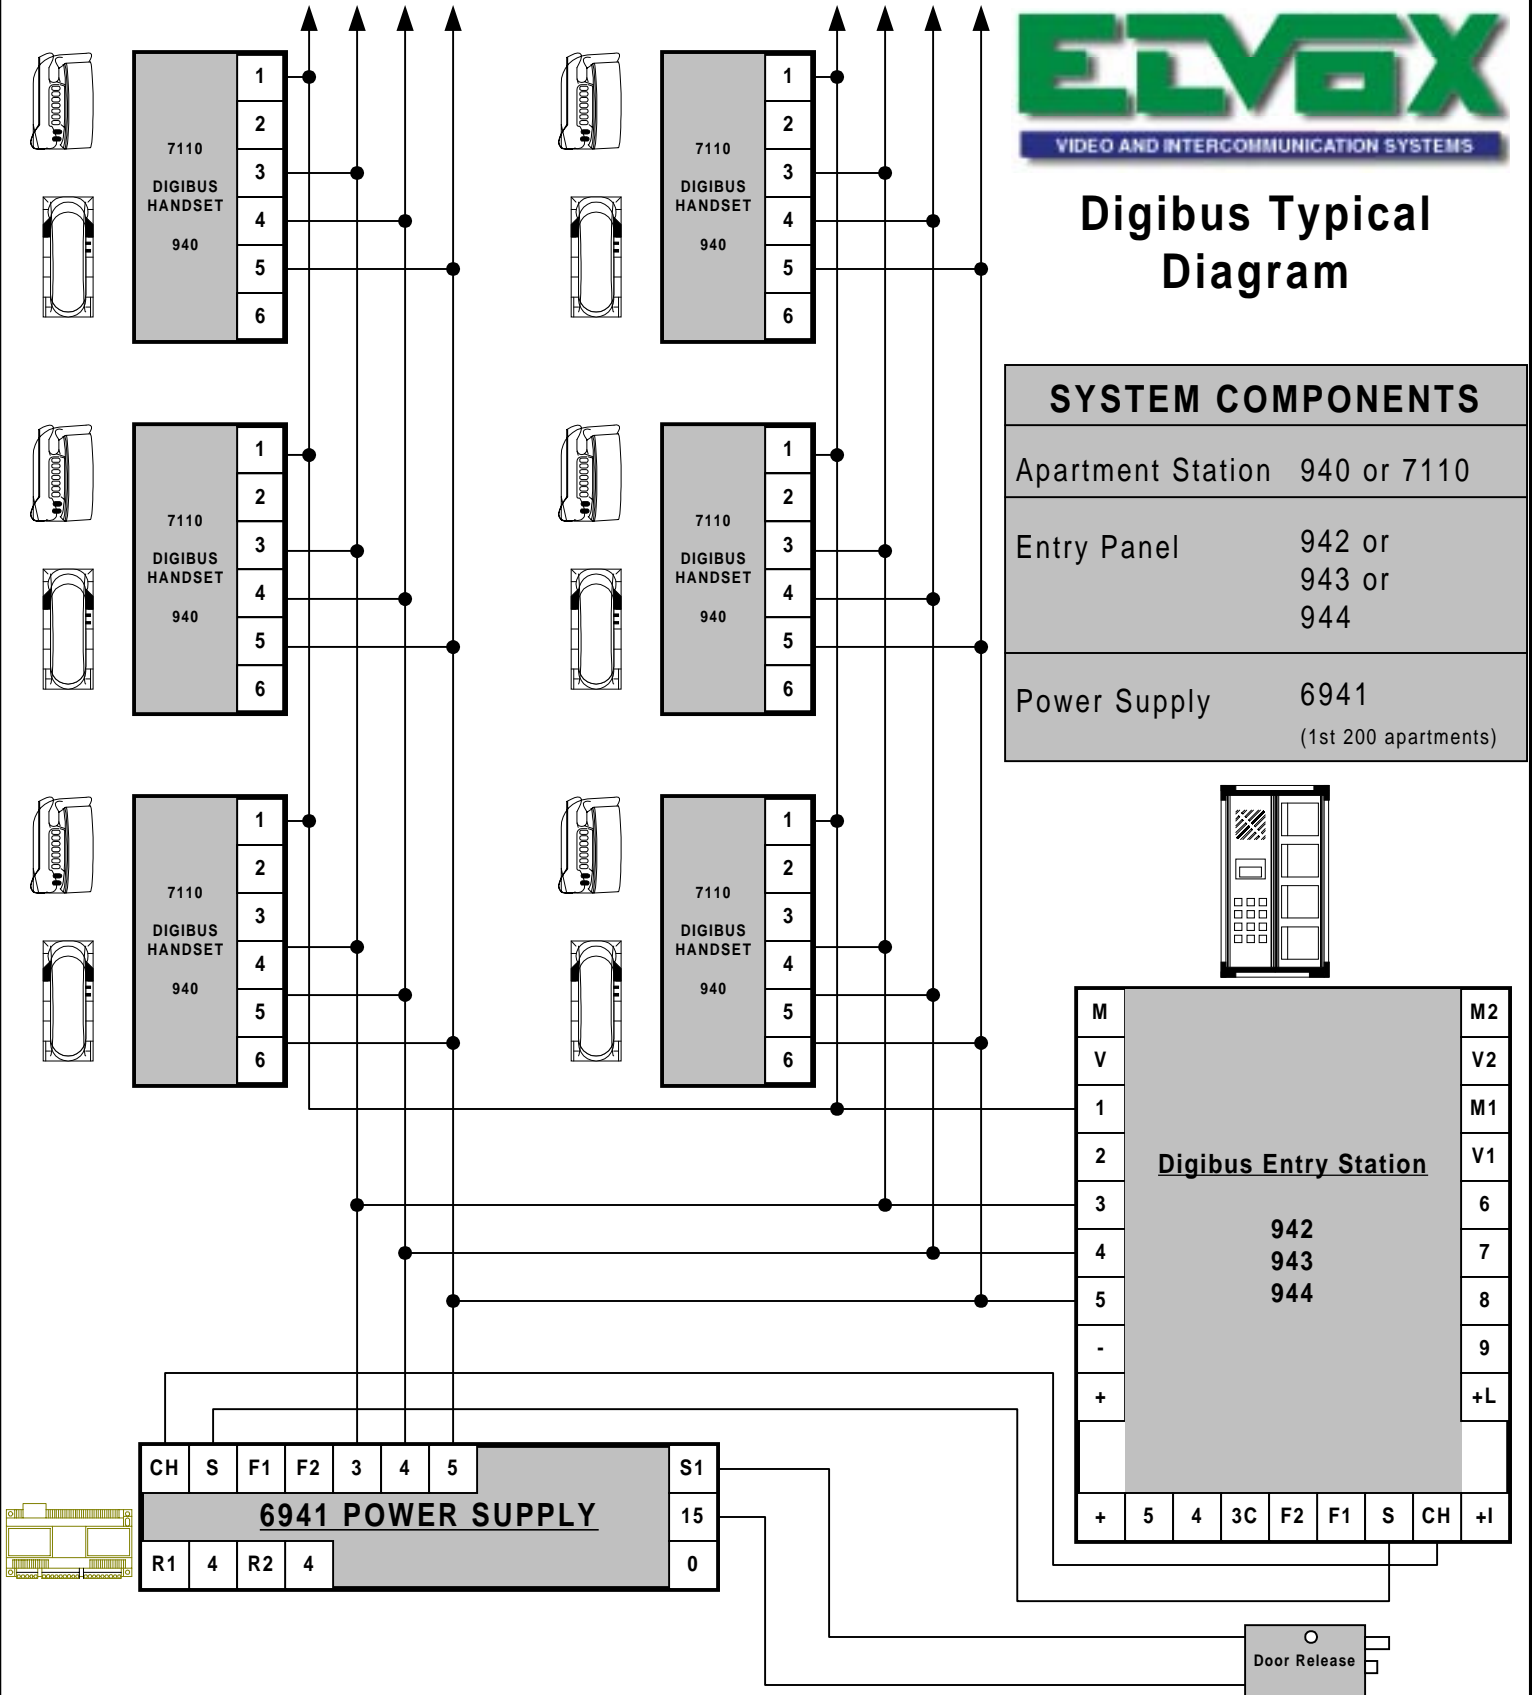

Digibus Typical Diagram

SYSTEM COMPONENTS

Apartment Station 940 or 7110

Entry Panel 942 or 943 or 944

Power Supply 6941
(1st 200 apartments)

Alpha Communications
42 Central Drive - Farmingdale NY 11735-1202
Phone 631-777-5500 Fax: 631-777-5599
Email: info@alpha-comm.com

Drawing #: ED9904

Date: 10/12/99

Typical wiring for 955 Digibus System
1 entry panel and 1 power supply
for up to 200 apartment stations.